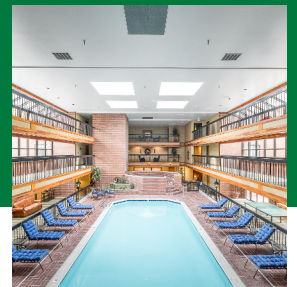

AREA ATTRACTIONS

- Mountains
- Local Tours
- Outdoor Activities
- Sundance Film Festival

TRAVEL INFORMATION & HOW TO GET THERE

Our address is 2060 Sidwinder Drive, Park City UT 84060.

For detailed, step-by-step directions to Park Plaza Resort, please input our address into your preferred directions app.