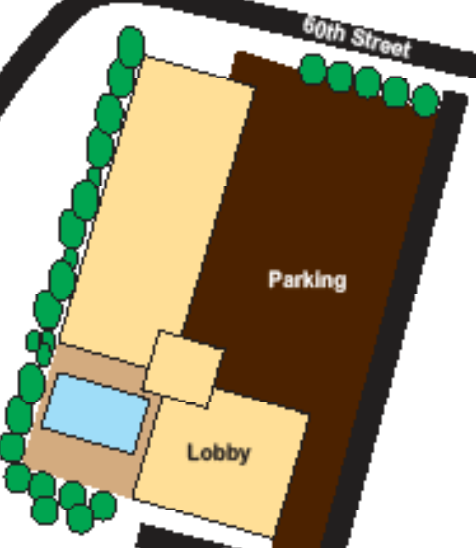

Isle of Wright Bay

To Salisbury via Route 90

- Key:**
- Ground Floor: Front Desk, Ice Machine, ATM, Vending Machines
 - First Floor: Pool, Game Room, Guest Bathrooms
 - Second Floor: Guest Laundry
 - Third Floor: Ice Machine
 - Fourth Floor: Guest Laundry
 - Fifth Floor: Guest Laundry
 - Tower: Library with Pool Table, Gym

Fager's Island

60th Street

59th Street

58th Street

Coastal Highway

Coastal Highway

Beach

Atlantic Ocean