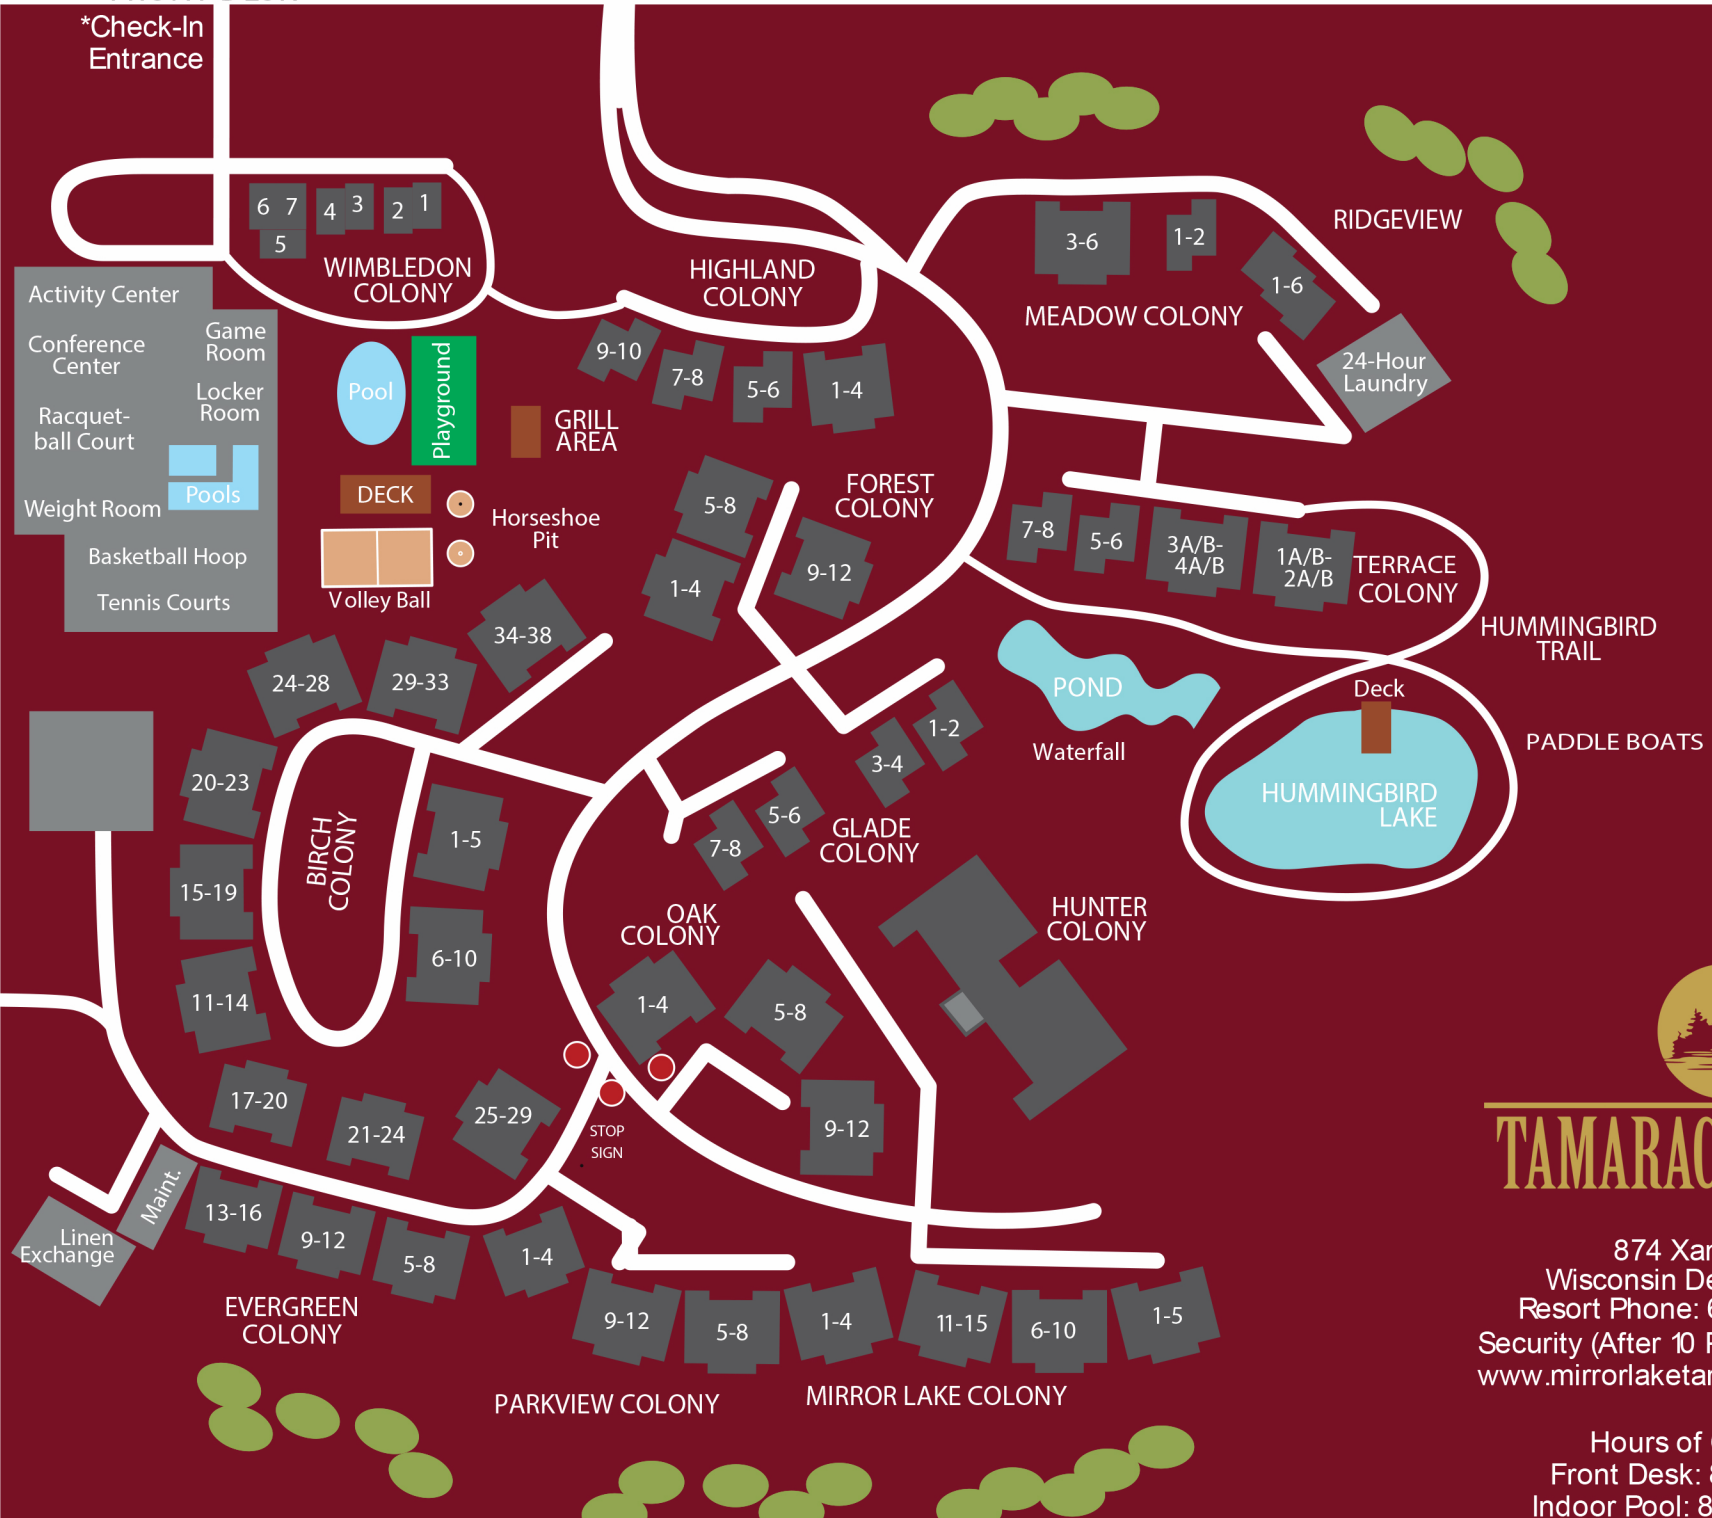

↑ TO LAKE DELTON  
HIGHWAY 23  
↓ TO REEDSBURG

FRONT DESK

MAIN ENTRANCE

XANADU RD.

# TAMARACK RESORT

874 Xanadu Rd  
Wisconsin Dells, WI 53965  
Resort Phone: 608-254-4929  
Security (After 10 PM): 608-254-4929  
[www.mirrorlaketamarackresort.com](http://www.mirrorlaketamarackresort.com)

Hours of Operation  
Front Desk: 8 AM - 10 PM  
Indoor Pool: 8 AM - 9:45 PM  
Outdoor Pool: 9 AM - 9 PM (Seasonal)